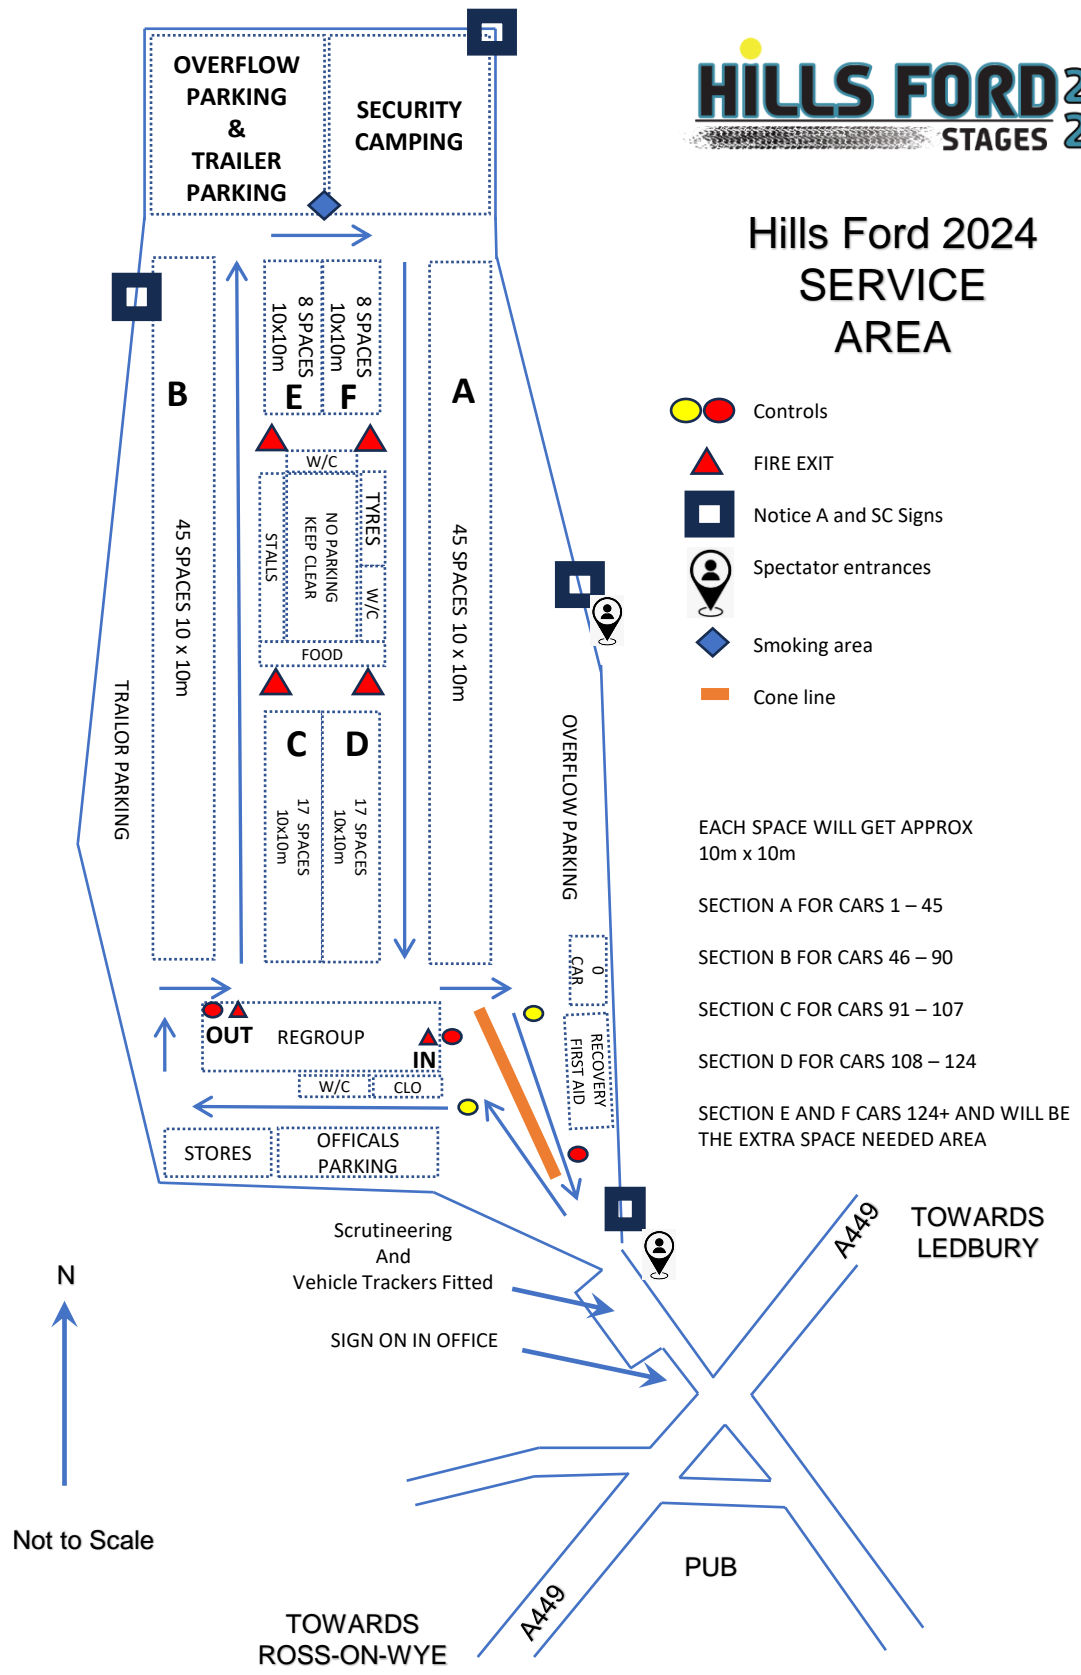

HILLS FORD 2024 STAGES 24

Hills Ford 2024 SERVICE AREA

- Controls
- FIRE EXIT
- Notice A and SC Signs
- Spectator entrances
- Smoking area
- Cone line

EACH SPACE WILL GET APPROX 10m x 10m

SECTION A FOR CARS 1 – 45

SECTION B FOR CARS 46 – 90

SECTION C FOR CARS 91 – 107

SECTION D FOR CARS 108 – 124

SECTION E AND F CARS 124+ AND WILL BE THE EXTRA SPACE NEEDED AREA